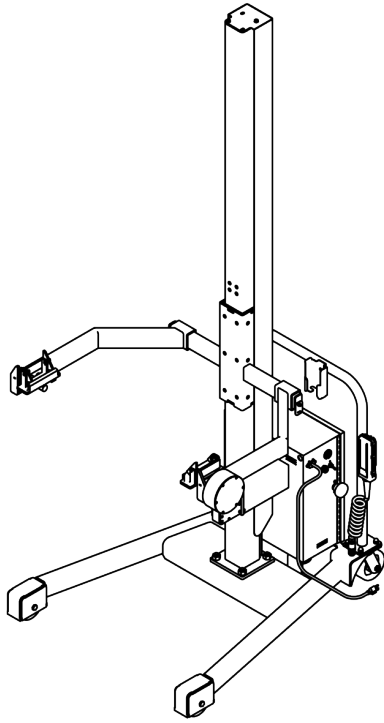

**DIMENSIONAL
DRAWINGS**