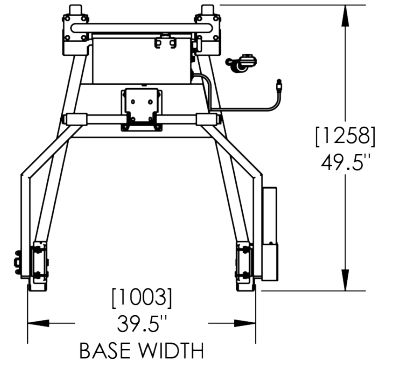

**DIMENSIONAL
DRAWINGS**