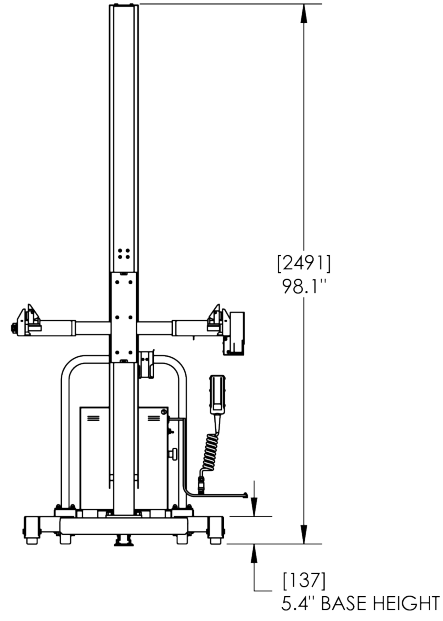

**DIMENSIONAL
DRAWINGS**