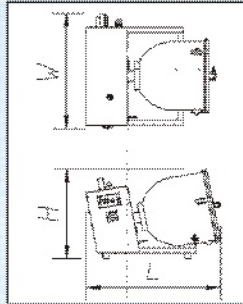

TM Series Vacuum Tumblers and Massagers

MODELS	TM-20	TM-40
Tumbler Capacity	22 lbs./ 10 kg	44 lbs./ 20 kg
Vacuum Pump Capacity	2.4m3/h (dry pump)	2.4m3/h (dry pump)
Voltage	110V/1ph/60Hz/12amp	110V/1ph/60Hz/13amp
Machine Size WxLxH	22"x18"x24" 570x465x610mm	23"x21"x27" 570x525x680mm
Machine Weight	66 lbs.(30kg)	77 lbs.(30kg)

MODELS	TM-150	TM-300	TM-500
Tumbler Capacity	154 lbs./ 70kg	308 lbs./ 140kg	660 lbs./ 300kg
Vacuum Pump Capacity	6m3/h(1/2hp/.6kw)	21m3/h (1 1/4 hp/1kw)	21m3/h (1-1/4 hp/1kw)
Voltage	110V/1ph/60Hz/15amp	110V/1ph/60Hz/20ampz	110V/1ph/60Hz/20amp
Machine Size WxLxH	51"x36"x55" 1280x910x1380mm	53"x36"x58" 1350x910xs1460mm	59"x36"x65" 1490x910xs1660mm
Dimension AxBxC	30"xØ22"x32" 750xØ560x815mm	32"xØ28"x29" 820xØ720x735mm	38"xØ34"x30" 960xØ860x765mm
Machine Weight	440 lbs.(200kg)	572 lbs.(260kg)	1056 lbs.(480kg)

MODELS	TM-1000	TM-1500	TM-2000	TM-3000	TM-4000
Massager Capacity	1000lbs./454kg	1500lbs./680kg	2000lbs./900kg	3000 lbs./1360kg	4000 lbs./1814kg
Vacuum Pump Capacity	63m3/h (3hp/2.4kw)	63m3/h (3hp/2.4kw)	100m3/h (5hp/4kw)	202m3/h (8hp/7.5kw)	202m3/h (8hp/7.5kw)
Voltage	230V/3ph/60Hz/20amp	230V/3 ph/60Hz/20amp	230V/3ph/60Hz/30amp	230V/3ph/60Hz/30amp	230V/3ph/60Hz/33amp
Machine Size WxLxH	43"x76"x67" 1116x1926x1708mm	50"x80"x70" 1274x2031x1787mm	54"x89"x78" 1374x2264x1987mm	62"x97"x82" 1568x2473x2084mm	62"x123"x82" 1568x3131x2084mm
Machine Weight	1430 lbs.(650kg)	1760 lbs.(800kg)	2750 lbs.(1250kg)	3520 lbs.(1600kg)	3960 lbs.(1800kg)