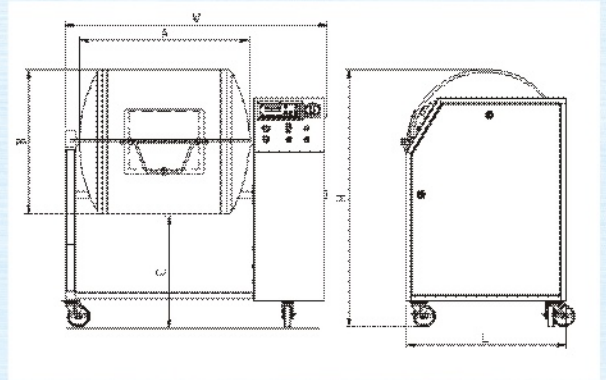

TM Series Vacuum Tumblers and Massagers

MODELS	TM-20	TM-40
Tumbler Capacity	22 lbs./ 10 kg	44 lbs./ 20 kg
Vacuum Pump Capacity	2.4m3/h (dry pump)	2.4m3/h (dry pump)
Voltage	110V/1ph/60Hz/12amp	110V/1ph/60Hz/13amp
Machine Size WxLxH	22"x18"x24" 570x465x610mm	23"x21"x27" 570x525x680mm
Machine Weight	66 lbs.(30kg)	77 lbs.(30kg)

MODELS	TM-150	TM-300	TM-500
Tumbler Capacity	154 lbs./ 70kg	308 lbs./ 140kg	660 lbs./ 300kg
Vacuum Pump Capacity	6m3/h(1/2hp/.6kw)	21m3/h (1 1/4 hp/1kw)	21m3/h (1-1/4 hp/1kw)
Voltage	110V/1ph/60Hz/15amp	110V/1ph/60Hz/20ampz	110V/1ph/60Hz/20amp
Machine Size WxLxH	51"x36"x55" 1280x910x1380mm	53"x36"x58" 1350x910xs1460mm	59"x36"x65" 1490x910xs1660mm
Dimension AxBxC	30"xØ22"x32" 750xØ560x815mm	32"xØ28"x29" 820xØ720x735mm	38"xØ34"x30" 960xØ860x765mm
Machine Weight	440 lbs.(200kg)	572 lbs.(260kg)	1056 lbs.(480kg)

MODELS	TM-1000	TM-1500	TM-2000	TM-3000	TM-4000
Massager Capacity	1000lbs./454kg	1500lbs./680kg	2000lbs./900kg	3000 lbs./1360kg	4000 lbs./1814kg
Vacuum Pump Capacity	63m3/h (3hp/2.4kw)	63m3/h (3hp/2.4kw)	100m3/h (5hp/4kw)	202m3/h (8hp/7.5kw)	202m3/h (8hp/7.5kw)
Voltage	230V/3ph/60Hz/20amp	230V/3 ph/60Hz/20amp	230V/3ph/60Hz/30amp	230V/3ph/60Hz/30amp	230V/3ph/60Hz/33amp
Machine Size WxLxH	43"x76"x67" 1116x1926x1708mm	50"x80"x70" 1274x2031x1787mm	54"x89"x78" 1374x2264x1987mm	62"x97"x82" 1568x2473x2084mm	62"x123"x82" 1568x3131x2084mm
Machine Weight	1430 lbs.(650kg)	1760 lbs.(800kg)	2750 lbs.(1250kg)	3520 lbs.(1600kg)	3960 lbs.(1800kg)