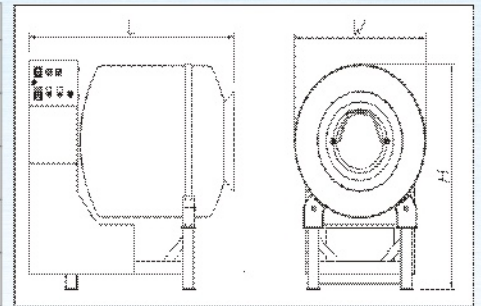

TM Series Vacuum Tumblers and Massagers

MODELS	TM-20	TM-40
Tumbler Capacity	22 lbs./ 10 kg	44 lbs./ 20 kg
Vacuum Pump Capacity	2.4m3/h (dry pump)	2.4m3/h (dry pump)
Voltage	110V/1ph/60Hz/12amp	110V/1ph/60Hz/13amp
Machine Size WxLxH	22"x18"x24" 570x465x610mm	23"x21"x27" 570x525x680mm
Machine Weight	66 lbs.(30kg)	77 lbs.(30kg)

MODELS	TM-150	TM-300	TM-500
Tumbler Capacity	154 lbs./ 70kg	308 lbs./ 140kg	660 lbs./ 300kg
Vacuum Pump Capacity	6m3/h(1/2hp/.6kw)	21m3/h (1 1/4 hp/1kw)	21m3/h (1-1/4 hp/1kw)
Voltage	110V/1ph/60Hz/15amp	110V/1ph/60Hz/20ampz	110V/1ph/60Hz/20amp
Machine Size WxLxH	51"x36"x55" 1280x910x1380mm	53"x36"x58" 1350x910xs1460mm	59"x36"x65" 1490x910xs1660mm
Dimension AxBxC	30"xØ22"x32" 750xØ560x815mm	32"xØ28"x29" 820xØ720x735mm	38"xØ34"x30" 960xØ860x765mm
Machine Weight	440 lbs.(200kg)	572 lbs.(260kg)	1056 lbs.(480kg)

MODELS	TM-1000	TM-1500	TM-2000	TM-3000	TM-4000
Massager Capacity	1000lbs./454kg	1500lbs./680kg	2000lbs./900kg	3000 lbs./1360kg	4000 lbs./1814kg
Vacuum Pump Capacity	63m3/h (3hp/2.4kw)	63m3/h (3hp/2.4kw)	100m3/h (5hp/4kw)	202m3/h (8hp/7.5kw)	202m3/h (8hp/7.5kw)
Voltage	230V/3ph/60Hz/20amp	230V/3 ph/60Hz/20amp	230V/3ph/60Hz/30amp	230V/3ph/60Hz/30amp	230V/3ph/60Hz/33amp
Machine Size WxLxH	43"x76"x67" 1116x1926x1708mm	50"x80"x70" 1274x2031x1787mm	54"x89"x78" 1374x2264x1987mm	62"x97"x82" 1568x2473x2084mm	62"x123"x82" 1568x3131x2084mm
Machine Weight	1430 lbs.(650kg)	1760 lbs.(800kg)	2750 lbs.(1250kg)	3520 lbs.(1600kg)	3960 lbs.(1800kg)